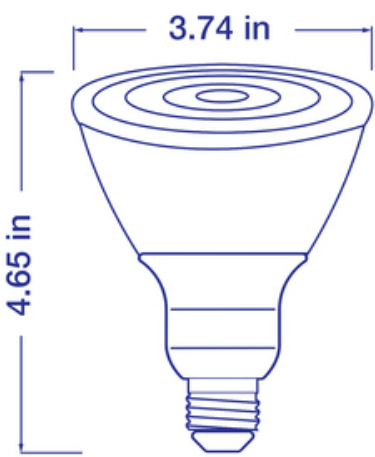

Contour Series High CRI PAR30 2700K, 800lm LED Lamp with 40-Degree Beam Angle

- 90 CRI – Renders illuminated colors with great accuracy
- UL wet-rated
- LED replacement for 75W halogen lamps
- 2700K - soft white
- 40-degree beam angle
- Compatible with most commercial dimmers*
- Energy efficient, long-lasting LED – over 85% reduction in energy costs compared to halogen lamps
- 40,000 hour design lifetime
- 5-year limited warranty

* Dimming range may vary based on dimmer used.

Specifications	
Model	P30-L800-C27-B40-W
Part Number	70173
Color Temperature	2700K
Lumen Output	800lm
Wattage	11W
Replacement Equivalent	75W Halogen equivalent
CRI	90
Efficacy	72.7lm/W
Beam Angle	40°
CBCP	1315cd
Dimmable	Yes
Wet Rated?	Yes
Voltage	120V
Operating Temperature	-20°C to 40°C
Base	E26
Weight	6.72 oz.
Dimensions	3.74 x 4.65 x 3.74 in
Design life	40,000 Hours
Warranty	5-Year Limited Warranty
Energy Star Product Listing	P30-L800-C27-B40-W

Certifications:

Contour Series High CRI PAR30 2700K, 800lm LED Lamp with 40-Degree Beam Angle

Additional Images:

Diagrams:

Lighting Facts:

Lighting Facts <small>Per Bulb</small>	
Information concernant l'éclairage <small>Pour une ampoule</small>	
Brightness/Luminosité	800 lumens
Estimated Yearly Energy Cost	\$1.32
Estimation Des Coûts Énergétiques Annuels	
<small>Based on 3 hrs/day, 11¢/kWh Sur la base de 3 heures / jour, 11 ¢ / kWh Cost depends on rates and use Le coût dépend du tarif et de l'utilisation</small>	
Life/Durée de vie	36.5 years/années
<small>Based on 3 hrs/day Sur la base de 3 heures/jour</small>	
Light Appearance/Degré de luminosité	
Warm/Chaude Cool/Froide	
2700 K	
Energy Used/Energie utilisée	11 watts