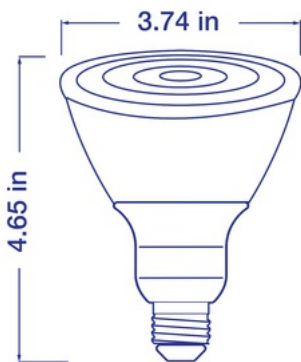

Contour Series High CRI PAR30 3000K, 800lm LED Lamp with 40-Degree Beam Angle

- 90 CRI – Renders illuminated colors with great accuracy
- UL wet-rated
- LED replacement for 75W halogen lamps
- 3000K - warm white
- 40-degree beam angle
- Compatible with most commercial dimmers*
- Energy efficient, long-lasting LED – over 85% reduction in energy costs compared to halogen lamps
- 40,000 hour design lifetime
- 5-year limited warranty

* Dimming range may vary based on dimmer used.

Specifications	
Model	P30-L800-C30-B40-W
Part Number	70175
Color Temperature	3000K
Lumen Output	800lm
Wattage	11W
Replacement Equivalent	75W Halogen equivalent
CRI	90
Efficacy	72.7lm/W
Beam Angle	40°
CBCP	1315cd
Dimmable	Yes
Wet Rated?	Yes
Voltage	120V
Operating Temperature	-20°C to 40°C
Base	E26
Weight	6.72 oz.
Dimensions	3.74 x 4.65 x 3.74 in
Design life	40,000 Hours
Warranty	5-Year Limited Warranty

Certifications:

Contour Series High CRI PAR30 3000K, 800lm LED Lamp with 40-Degree Beam Angle

Additional Images:

Diagrams:

Lighting Facts:

Lighting Facts <small>Per Bulb</small>	
Information concernant l'éclairage <small>Pour une ampoule</small>	
Brightness/Luminosité	800 lumens
Estimated Yearly Energy Cost	\$1.32
Estimation Des Coûts Énergétiques Annuels	
<small>Based on 3 hrs/day, 11¢/kWh Sur la base de 3 heures / jour, 11 ¢ / kWh Cost depends on rates and use Le coût dépend du tarif et de l'utilisation</small>	
Life/Durée de vie	36.5 years/années
<small>Based on 3 hrs/day Sur la base de 3 heures/jour</small>	
Light Appearance/Degré de luminosité	
<small>Warm/Chaque Cool/Froide</small>	
<small>3000 K</small>	
Energy Used/Energie utilisée	11 watts