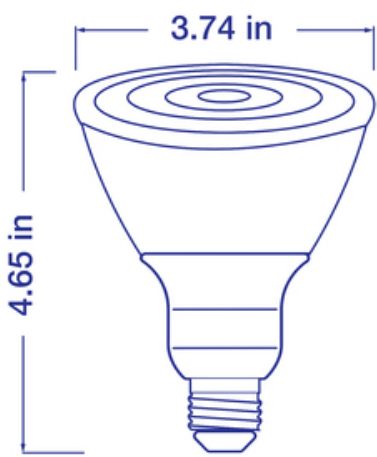

Contour Series High CRI PAR30 2700K, 800lm LED Lamp with 25-Degree Beam Angle - Black

- 90 CRI – Renders illuminated colors with great accuracy
- UL wet-rated
- LED replacement for 50W halogen lamps
- 2700K - soft white
- 25-degree beam angle
- Compatible with most commercial dimmers*
- Energy efficient, long-lasting LED – over 75% reduction in energy costs compared to halogen lamps
- 40,000 hour design lifetime
- 5-year limited warranty

* Dimming range may vary based on dimmer used.

Specifications	
Model	P30-L800-C27-B25-B
Part Number	70178
Color Temperature	2700K
Lumen Output	800lm
Wattage	11W
Replacement Equivalent	50W Halogen equivalent
CRI	90
Efficacy	72.727lm/W
Beam Angle	25°
CBCP	1689cd
Dimmable	Yes
Wet Rated?	Yes
Voltage	120V
Operating Temperature	-20°C to 40°C
Base	E26
Weight	5.44 oz.
Dimensions	3.74 x 4.65 x 3.74 in
Design life	40,000 Hours
Warranty	5-Year Limited Warranty
Energy Star Product Listing	P30-L800-C27-B25-B

Certifications:

Contour Series High CRI PAR30 2700K, 800lm LED Lamp with 25-Degree Beam Angle - Black

Additional Images:

Diagrams:

Lighting Facts:

Lighting Facts <small>Per Bulb</small>	
Information concernant l'éclairage <small>Pour une ampoule</small>	
Brightness/Luminosité	800 lumens
Estimated Yearly Energy Cost	\$1.32
Estimation Des Coûts Énergétiques Annuels	
<small>Based on 3 hrs/day, 11¢/kWh Sur la base de 3 heures / jour, 11 ¢ / kWh Cost depends on rates and use Le coût dépend du tarif et de l'utilisation</small>	
Life/Durée de vie	36.5 years/années
<small>Based on 3 hrs/day Sur la base de 3 heures/jour</small>	
Light Appearance/Degré de luminosité	
Warm/Chaude	Cool/Froide
2700 K	
Energy Used/Energie utilisée	11 watts