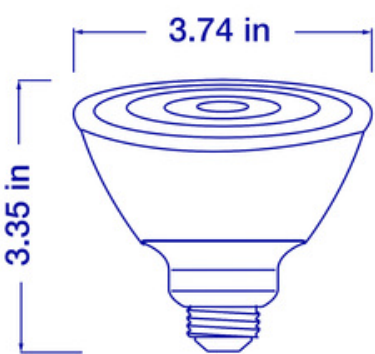

Contour Series High CRI Short Neck PAR30 2700K, 800lm LED Lamp with 25-Degree Beam Angle

- 90 CRI – Renders illuminated colors with great accuracy
- UL wet-rated
- LED replacement for 50W halogen lamps
- 2700K - soft white
- 25-degree beam angle
- Compatible with most commercial dimmers*
- Energy efficient, long-lasting LED – over 75% reduction in energy costs compared to halogen lamps
- 40,000 hour design lifetime
- 5-year limited warranty

* Dimming range may vary based on dimmer used.

Specifications	
Model	P30SN-L800-C27-B25-W
Part Number	70179
Color Temperature	2700K
Lumen Output	800lm
Wattage	11W
Replacement Equivalent	50W Halogen equivalent
CRI	90
Efficacy	72.727lm/W
Beam Angle	25°
CBCP	1689cd
Dimmable	Yes
Wet Rated?	Yes
Voltage	120V
Operating Temperature	-20°C to 40°C
Base	E26
Weight	6.08 oz.
Dimensions	3.74 x 3.35 x 3.74 in
Design life	40,000 Hours
Warranty	5-Year Limited Warranty
Energy Star Product Listing	P30SN-L800-C27-B25-W

Certifications:

Contour Series High CRI Short Neck PAR30 2700K, 800lm LED Lamp with 25-Degree Beam Angle

Additional Images:

Diagrams:

Lighting Facts:

Lighting Facts <small>Per Bulb</small>	
Information concernant l'éclairage <small>Pour une ampoule</small>	
Brightness/Luminosité	800 lumens
Estimated Yearly Energy Cost	\$1.32
Estimation Des Coûts Énergétiques Annuels	
<small>Based on 3 hrs/day, 11¢/kWh Sur la base de 3 heures / jour, 11 ¢ / kWh Cost depends on rates and use Le coût dépend du tarif et de l'utilisation</small>	
Life/Durée de vie	36.5 years/années
<small>Based on 3 hrs/day Sur la base de 3 heures/jour</small>	
Light Appearance/Degré de luminosité	
Warm/Chaude Cool/Froide	
2700 K	
Energy Used/Energie utilisée 11 watts	