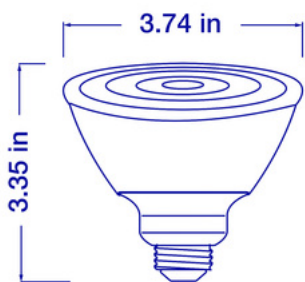

Contour Series High CRI Short Neck PAR30 3000K, 800lm LED Lamp with 25-Degree Beam Angle

- 90 CRI – Renders illuminated colors with great accuracy
- UL wet-rated
- LED replacement for 50W halogen lamps
- 3000K - warm white
- 25-degree beam angle
- Compatible with most commercial dimmers*
- Energy efficient, long-lasting LED – over 75% reduction in energy costs compared to halogen lamps
- 40,000 hour design lifetime
- 5-year limited warranty

* Dimming range may vary based on dimmer used.

Specifications	
Model	P30SN-L800-C30-B25-W
Part Number	70180
Color Temperature	3000K
Lumen Output	800lm
Wattage	11W
Replacement Equivalent	50W Halogen equivalent
CRI	90
Efficacy	72.727lm/W
Beam Angle	25°
CBCP	1689cd
Dimmable	Yes
Wet Rated?	Yes
Voltage	120V
Operating Temperature	-20°C to 40°C
Base	E26
Weight	6.08 oz.
Dimensions	3.74 x 3.35 x 3.74 in
Design life	40,000 Hours
Warranty	5-Year Limited Warranty
Energy Star Product Listing	P30SN-L800-C30-B25-W

Certifications:

Contour Series High CRI Short Neck PAR30 3000K, 800lm LED Lamp with 25-Degree Beam Angle

Additional Images:

Diagrams:

Lighting Facts:

Lighting Facts <small>Per Bulb</small>	
Information concernant l'éclairage <small>Pour une ampoule</small>	
Brightness/Luminosité	800 lumens
Estimated Yearly Energy Cost	\$1.32
Estimation Des Coûts Énergétiques Annuels	
<small>Based on 3 hrs/day, 11¢/kWh Sur la base de 3 heures / jour, 11 ¢ / kWh Cost depends on rates and use Le coût dépend du tarif et de l'utilisation</small>	
Life/Durée de vie	36.5 years/années
<small>Based on 3 hrs/day Sur la base de 3 heures/jour</small>	
Light Appearance/Degré de luminosité	
<small>Warm/Chaud Cool/Froid</small>	
<small>3000 K</small>	
Energy Used/Energie utilisée	11 watts