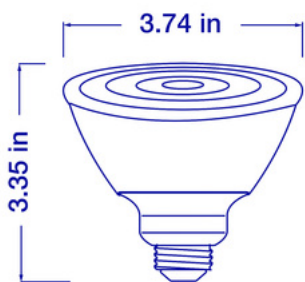

Contour Series High CRI Short Neck PAR30 3000K, 800lm LED Lamp with 25-Degree Beam Angle

- 90 CRI – Renders illuminated colors with great accuracy
- UL wet-rated
- LED replacement for 50W halogen lamps
- 3000K - warm white
- 25-degree beam angle
- Compatible with most commercial dimmers*
- Energy efficient, long-lasting LED – over 75% reduction in energy costs compared to halogen lamps
- 40,000 hour design lifetime
- 5-year limited warranty

* Dimming range may vary based on dimmer used.

Specifications	
Model	P30SN-L800-C30-B25-W
Part Number	70180
Color Temperature	3000K
Lumen Output	800lm
Wattage	11W
Replacement Equivalent	50W Halogen equivalent
CRI	90
Efficacy	72.727lm/W
Beam Angle	25°
CBCP	1689cd
Dimmable	Yes
Wet Rated?	Yes
Voltage	120V
Operating Temperature	-20°C to 40°C
Base	E26
Weight	6.08 oz.
Dimensions	3.74 x 3.35 x 3.74 in
Design life	40,000 Hours
Warranty	5-Year Limited Warranty

Certifications:

Contour Series High CRI Short Neck PAR30 3000K, 800lm LED Lamp with 25-Degree Beam Angle

Additional Images:

Diagrams:

Lighting Facts:

Lighting Facts <small>Per Bulb</small>	
Information concernant l'éclairage <small>Pour une ampoule</small>	
Brightness/Luminosité	800 lumens
Estimated Yearly Energy Cost	\$1.32
Estimation Des Coûts Énergétiques Annuels	
<small>Based on 3 hrs/day, 11¢/kWh Sur la base de 3 heures / jour, 11 ¢ / kWh Cost depends on rates and use Le coût dépend du tarif et de l'utilisation</small>	
Life/Durée de vie	36.5 years/années
<small>Based on 3 hrs/day Sur la base de 3 heures/jour</small>	
Light Appearance/Degré de luminosité	
<small>Warm/Chaud Cool/Froid</small>	
<small>3000 K</small>	
Energy Used/Energie utilisée	11 watts