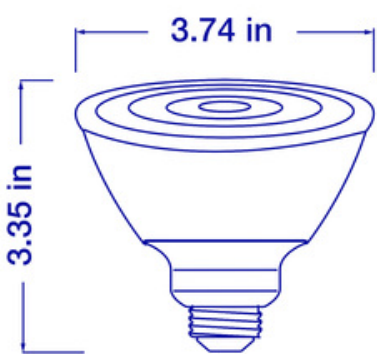

Lighting Facts:

Lighting Facts Per Bulb	
Information concernant l'éclairage Pour une ampoule	
Brightness/Luminosité	800 lumens
Estimated Yearly Energy Cost	$1.32
Estimation Des Coûts Énergétiques Annuels	
Based on 3 hrs/day, 11¢/kWh Sur la base de 3 heures / jour, 11 ¢ / kWh Cost depends on rates and use Le coût dépend du tarif et de l'utilisation	
Life/Durée de vie	36.5 years/années
Based on 3 hrs/day Sur la base de 3 heures/jour	
Light Appearance/Degré de luminosité	
Warm/Chaude Cool/Froide	
3000 K	
Energy Used/Energie utilisée	11 watts