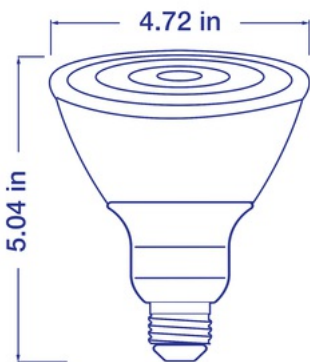

Contour Series High CRI PAR38 3000K, 1200lm LED Lamp with 25-Degree Beam Angle

- 90 CRI – Renders illuminated colors with great accuracy
- UL wet-rated
- LED replacement for 85W halogen lamps
- 3000K - warm white
- 25-degree beam angle
- Compatible with most commercial dimmers*
- Energy efficient, long-lasting LED – over 80% reduction in energy costs compared to halogen lamps
- 40,000 hour design lifetime
- 5-year limited warranty

* Dimming range may vary based on dimmer used.

Specifications	
Model	P38-L1200-C30-B25-W
Part Number	70182
Color Temperature	3000K
Lumen Output	1200lm
Wattage	17W
Replacement Equivalent	85W Halogen equivalent
CRI	90
Efficacy	71lm/W
Beam Angle	25°
CBCP	3437cd
Dimmable	Yes
Wet Rated?	Yes
Voltage	120V
Base	E26
Weight	10.4 oz.
Dimensions	4.72 x 5.04 x 4.72 in
Design life	40,000 Hours
Warranty	5-Year Limited Warranty
Energy Star Product Listing	P38-L1200-C30-B25-W

Certifications:

Contour Series High CRI PAR38 3000K, 1200lm LED Lamp with 25-Degree Beam Angle

Additional Images:

Diagrams:

Lighting Facts:

Lighting Facts <small>Per Bulb</small>	
Information concernant l'éclairage <small>Pour une ampoule</small>	
Brightness/Luminosité	1200 lumens
Estimated Yearly Energy Cost	\$2.04
Estimation Des Coûts Énergétiques Annuels	
<small>Based on 3 hrs/day, 11¢/kWh Sur la base de 3 heures / jour, 11 ¢ / kWh Cost depends on rates and use Le coût dépend du tarif et de l'utilisation</small>	
Life/Durée de vie	36.5 years/années
<small>Based on 3 hrs/day Sur la base de 3 heures/jour</small>	
Light Appearance/Degré de luminosité	
<small>Warm/Chaud Cool/Froid</small>	
<small>3000 K</small>	
Energy Used/Energie utilisée	17 watts