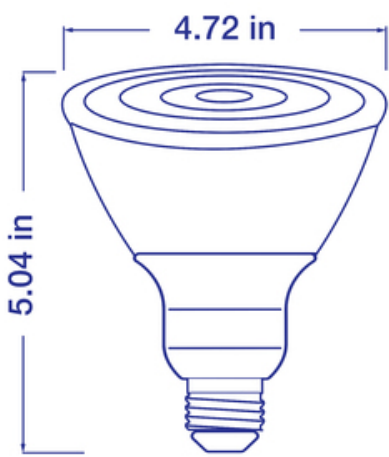

Contour Series High CRI PAR38 3000K, 1200lm LED Lamp with 40-Degree Beam Angle

- 90 CRI – Renders illuminated colors with great accuracy
- UL wet-rated
- LED replacement for 100W halogen lamps
- 3000K - warm white
- 40-degree beam angle
- Compatible with most commercial dimmers*
- Energy efficient, long-lasting LED – over 80% reduction in energy costs compared to halogen lamps
- 40,000 hour design lifetime
- 5-year limited warranty

* Dimming range may vary based on dimmer used.

Specifications	
Model	P38-L1200-C30-B40-W
Part Number	70183
Color Temperature	3000K
Lumen Output	1200lm
Wattage	17W
Replacement Equivalent	100W Halogen equivalent
CRI	90
Efficacy	70.6lm/W
Beam Angle	40°
CBCP	1758cd
Dimmable	Yes
Wet Rated?	Yes
Voltage	120V
Base	E26
Weight	10.4 oz.
Dimensions	4.72 x 5.04 x 4.72 in
Design life	40,000 Hours
Warranty	5-Year Limited Warranty
Energy Star Product Listing	P38-L1200-C30-B40-W

Certifications:

Contour Series High CRI PAR38 3000K, 1200lm LED Lamp with 40-Degree Beam Angle

Additional Images:

Diagrams:

Lighting Facts:

Lighting Facts <small>Per Bulb</small>	
Information concernant l'éclairage <small>Pour une ampoule</small>	
Brightness/Luminosité	1200 lumens
Estimated Yearly Energy Cost	\$2.04
Estimation Des Coûts Énergétiques Annuels	
<small>Based on 3 hrs/day, 11¢/kWh Sur la base de 3 heures / jour, 11 ¢ / kWh Cost depends on rates and use Le coût dépend du tarif et de l'utilisation</small>	
Life/Durée de vie	36.5 years/années
<small>Based on 3 hrs/day Sur la base de 3 heures/jour</small>	
Light Appearance/Degré de luminosité	
Warm/Chaude Cool/Froide	
3000 K	
Energy Used/Energie utilisée	17 watts