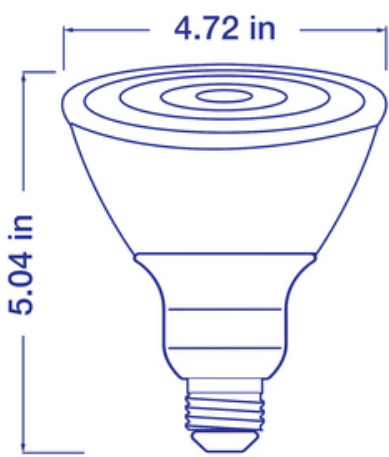

Contour Series High CRI PAR38 4000K, 1200lm LED Lamp with 25-Degree Beam Angle - Black

- 90 CRI – Renders illuminated colors with great accuracy
- UL wet-rated
- LED replacement for 85W halogen lamps
- 4000K - cool white
- 25-degree beam angle
- Compatible with most commercial dimmers*
- Energy efficient, long-lasting LED – over 80% reduction in energy costs compared to halogen lamps
- 40,000 hour design lifetime
- 5-year limited warranty

* Dimming range may vary based on dimmer used.

Specifications	
Model	P38-L1200-C40-B25-B
Part Number	70187
Color Temperature	4000K
Lumen Output	1200lm
Wattage	17W
Replacement Equivalent	85W Halogen equivalent
CRI	90
Efficacy	70.6lm/W
Beam Angle	25°
CBCP	3437cd
Dimmable	Yes
Wet Rated?	Yes
Voltage	120V
Base	E26
Weight	10.4 oz.
Dimensions	4.72 x 5.04 x 4.72 in
Design life	40,000 Hours
Warranty	5-Year Limited Warranty
Energy Star Product Listing	P38-L1200-C40-B25-B

Certifications:

Contour Series High CRI PAR38 4000K, 1200lm LED Lamp with 25-Degree Beam Angle - Black

Additional Images:

Diagrams:

Lighting Facts:

Lighting Facts <small>Per Bulb</small>	
Information concernant l'éclairage <small>Pour une ampoule</small>	
Brightness/Luminosité	1200 lumens
Estimated Yearly Energy Cost	\$2.04
Estimation Des Coûts Énergétiques Annuels	
<small>Based on 3 hrs/day, 11¢/kWh Sur la base de 3 heures / jour, 11 ¢ / kWh Cost depends on rates and use Le coût dépend du tarif et de l'utilisation</small>	
Life/Durée de vie	36.5 years/années
<small>Based on 3 hrs/day Sur la base de 3 heures/jour</small>	
Light Appearance/Degré de luminosité	
Warm/Chaude 4000 KCool/Froide	
Energy Used/Energie utilisée	17 watts