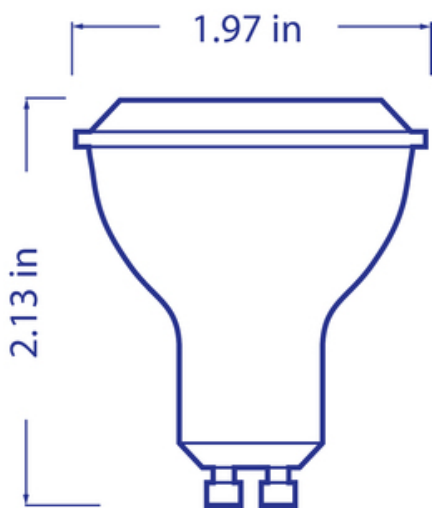

Diagrams:

Lighting Facts:

Lighting Facts Per Bulb	
Information concernant l'éclairage Pour une ampoule	
Brightness/Luminosité	500 lumens
Estimated Yearly Energy Cost	$0.78
Estimation Des Coûts Énergétiques Annuels	
Based on 3 hrs/day, 11¢/kWh Sur la base de 3 heures / jour, 11 ¢ / kWh Cost depends on rates and use Le coût dépend du tarif et de l'utilisation	
Life/Durée de vie	22.8 years/années
Based on 3 hrs/day Sur la base de 3 heures/jour	
Light Appearance/Degré de luminosité	
Warm/Chaud Cool/Froide	
2700 K	
Energy Used/Energie utilisée	6.0 watts