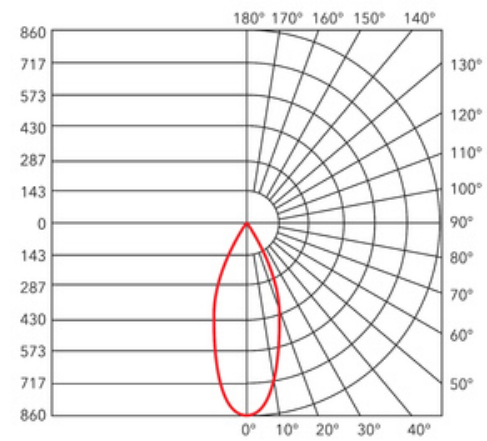

Diagrams:

Lighting Facts:

Lighting Facts Per Bulb	
Information concernant l'éclairage Pour une ampoule	
Brightness/Luminosité	500 lumens
Estimated Yearly Energy Cost	$0.78
Estimation Des Coûts Énergétiques Annuels	
Based on 3 hrs/day, 11¢/kWh Sur la base de 3 heures / jour, 11 ¢ / kWh Cost depends on rates and use Le coût dépend du tarif et de l'utilisation	
Life/Durée de vie	22.8 years/années
Based on 3 hrs/day Sur la base de 3 heures/jour	
Light Appearance/Degré de luminosité	
Warm/Chaud Cool/Froide	
2700 K	
Energy Used/Energie utilisée	6.0 watts