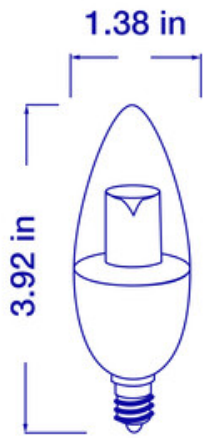

* Dimming range may vary based on dimmer used.

Specifications	
Model	CD-E12-L315-C27
Part Number	99882
Color Temperature	2700K
Lumen Output	315lm
Wattage	4.7W
Replacement Equivalent	40W Incandescent equivalent
Power Factor	.7
CRI	80
Efficacy	67lm/W
Dimmable	Yes
Voltage	120V
Operating Temperature	-20°C to 40°C
Base	E12
Weight	1.76 oz.
Dimensions	1.38 x 3.92 x 1.38 in
Design life	25,000 Hours
Warranty	3-Year Limited Warranty
Energy Star Product Listing	CD-E12-L315-C27

Certifications:

Candle 2700K, 315lm LED Lamp

Additional Images:

Diagrams:

Lighting Facts:

Lighting Facts <small>Per Bulb</small>	
Information concernant l'éclairage <small>Pour une ampoule</small>	
Brightness/Luminosité	315 lumens
Estimated Yearly Energy Cost	\$0.56
Estimation Des Coûts Énergétiques Annuels	
<small>Based on 3 hrs/day, 11c/kWh Sur la base de 3 heures / jour, 11 c / kWh Cost depends on rates and use Le coût dépend du tarif et de l'utilisation</small>	
Life/Durée de vie	22.8 years/années
<small>Based on 3 hrs/day Sur la base de 3 heures/jour</small>	
Light Appearance/Degré de luminosité	
Warm/Chaude	Cool/Froide
2700 K	
Energy Used/Energie utilisée	4.7 watts