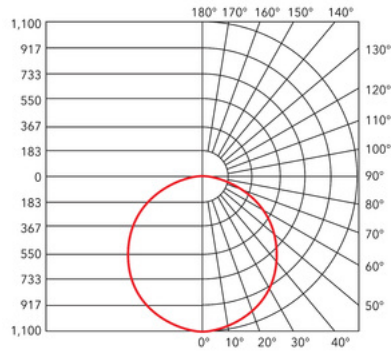

2 ft. x 2 ft. 4000K, 25W LED Edge Lit Flat Panel

- 2 ft. x 2 ft. size – easily fits into standard T-bar grid ceilings
- High efficacy 125 lm/W – certified DLC Premium
- High efficiency, dimmable driver (0-10V)
- Uniform, glare-free light evenly distributed over entire panel
- Lightweight and ultra-thin – easily replace existing fixtures
- Surface mount kit available (sold separately)
- High quality construction with smooth welds. Impact resistant, easy to clean
- Durable and attractive white powder-coat finish
- 4000K - Cool White
- 100-277V input voltage
- 50,000 hour rated lifetime
- 5-year limited warranty

Specifications

Certifications:

2 ft. x 2 ft. 4000K, 25W LED Edge Lit Flat Panel

Diagrams:

Available accessories:

EM Kit - Converts standard Verbatim panel to Emergency Backup (99956)

Surface Mount Kit 2' x 2' (99271)