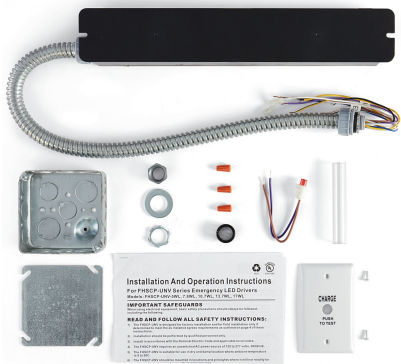

2 ft. x 4 ft. 4000K, 36W LED Edge Lit Flat Panel

- 2 ft. x 4 ft. size – easily fits into standard T-bar grid ceilings
- High efficacy 125 lm/W – certified DLC Premium
- High efficiency, dimmable driver (0-10V)
- Uniform, glare-free light evenly distributed over entire panel
- Lightweight and ultra-thin – easily replace existing fixtures
- Surface mount kit available (sold separately)
- High quality construction with smooth welds. Impact resistant, easy to clean
- Durable and attractive white powder-coat finish
- 4000K - Cool White
- 100-277V input voltage
- 50,000 hour rated lifetime
- 5-year limited warranty

Specifications

Certifications:

2 ft. x 4 ft. 4000K, 36W LED Edge Lit Flat Panel

Diagrams:

Available accessories:

EM Kit - Converts standard Verbatim panel to Emergency Backup (99956)

Surface Mount Kit 2' x 4' (99345)