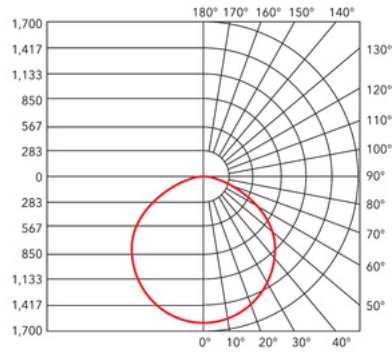

2 ft. x 4 ft. 4000K, 36W LED Edge Lit Flat Panel

- 2 ft. x 4 ft. size – easily fits into standard T-bar grid ceilings
- High efficacy 125 lm/W – certified DLC Premium
- High efficiency, dimmable driver (0-10V)
- Uniform, glare-free light evenly distributed over entire panel
- Lightweight and ultra-thin – easily replace existing fixtures
- Surface mount kit available (sold separately)
- High quality construction with smooth welds. Impact resistant, easy to clean
- Durable and attractive white powder-coat finish
- 4000K - Cool White
- 100-277V input voltage
- 50,000 hour rated lifetime
- 5-year limited warranty

Specifications

Certifications:

2 ft. x 4 ft. 4000K, 36W LED Edge Lit Flat Panel

Diagrams:

Available accessories:

EM Kit - Converts standard Verbatim panel to Emergency Backup (99956)

Surface Mount Kit 2' x 4' (99345)