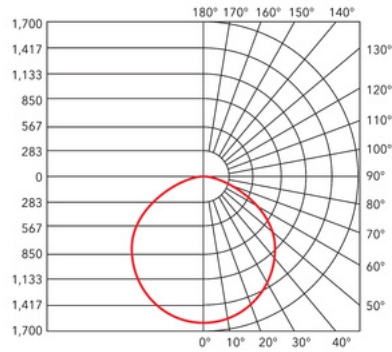

2 ft. x 4 ft. 5000K, 36W LED Edge Lit Flat Panel

- 2 ft. x 4 ft. size – easily fits into standard T-bar grid ceilings
- High efficacy 125 lm/W – certified DLC Premium
- High efficiency, dimmable driver (0-10V)
- Uniform, glare-free light evenly distributed over entire panel
- Lightweight and ultra-thin – easily replace existing fixtures
- Surface mount kit available (sold separately)
- High quality construction with smooth welds. Impact resistant, easy to clean
- Durable and attractive white powder-coat finish
- 5000K - Daylight
- 100-277V input voltage
- 50,000 hour rated lifetime
- 5-year limited warranty

Specifications

Certifications:

2 ft. x 4 ft. 5000K, 36W LED Edge Lit Flat Panel

Diagrams:

Available accessories:

EM Kit - Converts standard Verbatim panel to Emergency Backup (99956)

Surface Mount Kit 2' x 4' (99345)