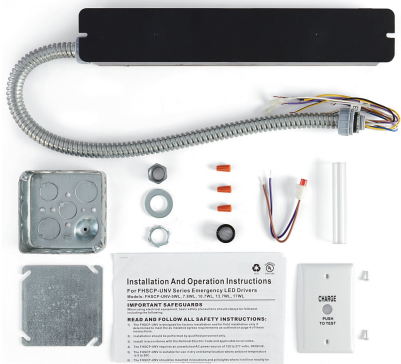

2 ft. x 4 ft. 5000K, 36W LED Edge Lit Flat Panel

- 2 ft. x 4 ft. size – easily fits into standard T-bar grid ceilings
- High efficacy 125 lm/W – certified DLC Premium
- High efficiency, dimmable driver (0-10V)
- Uniform, glare-free light evenly distributed over entire panel
- Lightweight and ultra-thin – easily replace existing fixtures
- Surface mount kit available (sold separately)
- High quality construction with smooth welds. Impact resistant, easy to clean
- Durable and attractive white powder-coat finish
- 5000K - Daylight
- 100-277V input voltage
- 50,000 hour rated lifetime
- 5-year limited warranty

Specifications

Certifications:

2 ft. x 4 ft. 5000K, 36W LED Edge Lit Flat Panel

Diagrams:

Available accessories:

EM Kit - Converts standard Verbatim panel to Emergency Backup (99956)

Surface Mount Kit 2' x 4' (99345)